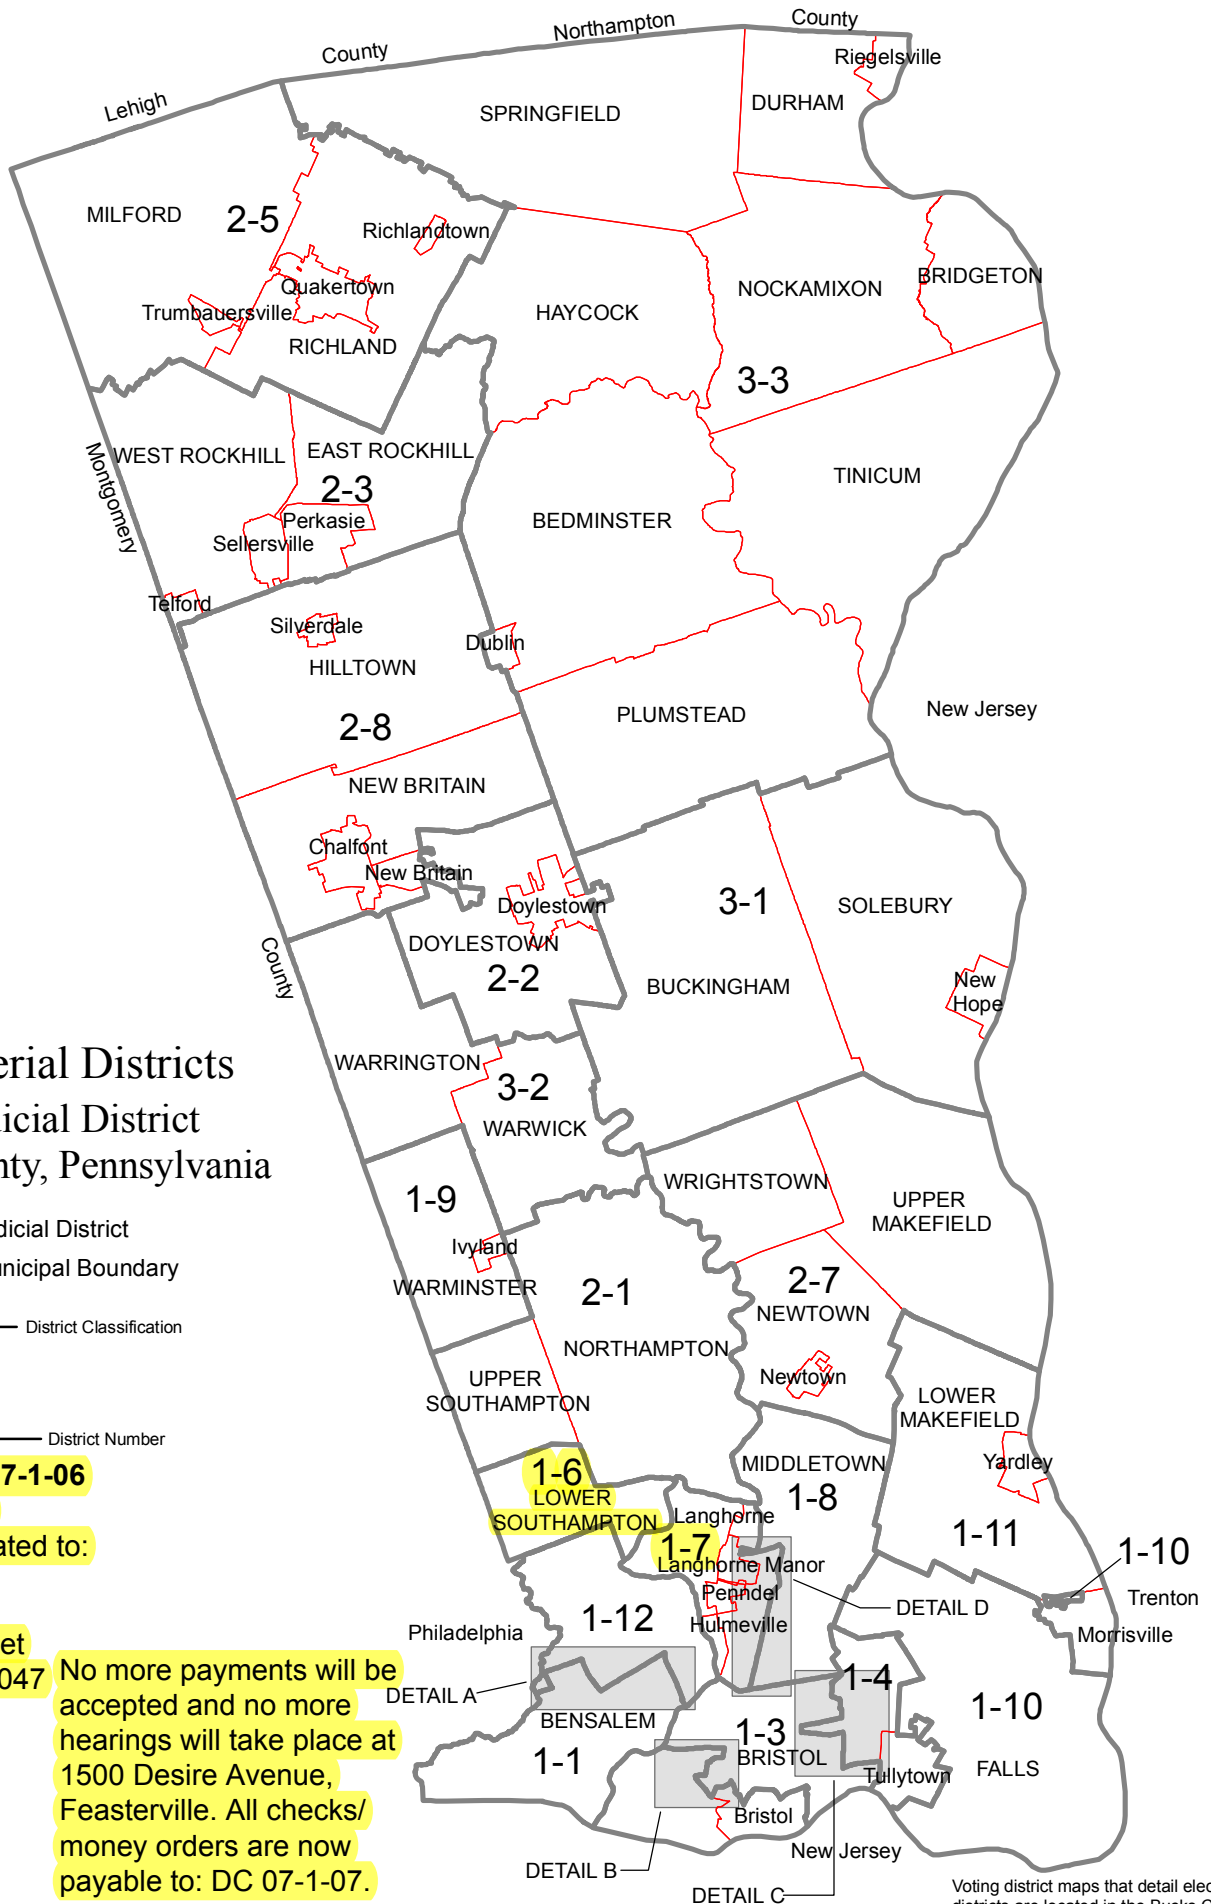

Magisterial Districts 7th Judicial District Bucks County, Pennsylvania

- Judicial District
- Municipal Boundary

**ATTENTION: DC 07-1-06
has closed and all
business has relocated to:**

**DC 07-1-07
142 Centre Street
Pennel, PA 19047
(215)757-6761**

**No more payments will be
accepted and no more
hearings will take place at
1500 Desire Avenue,
Feasterville. All checks/
money orders are now
payable to: DC 07-1-07.**

Voting district maps that detail election districts are located in the Bucks County Board of Elections/Voter Registration Department, 2nd floor Administration Building, Doylestown, Pennsylvania 18901
Note: 215-348-6163.